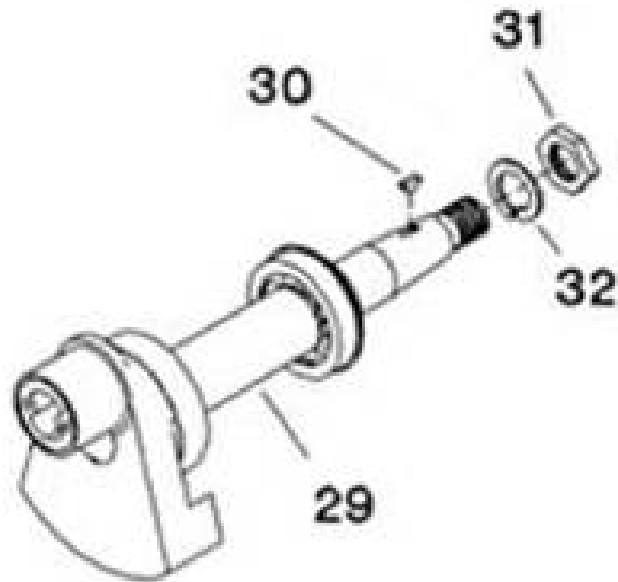

## 5. Model 15T

### H. Crankshaft - Complete 30211601

No.	Description	Ref Part No.	QTY
2-29	Crankshaft - Complete	30211601	1
2-30	- Key, woodruff	95083721	1
2-31	- Nut, Hex	30287668	1
2-32	- Lockwasher, spring	95265690	1